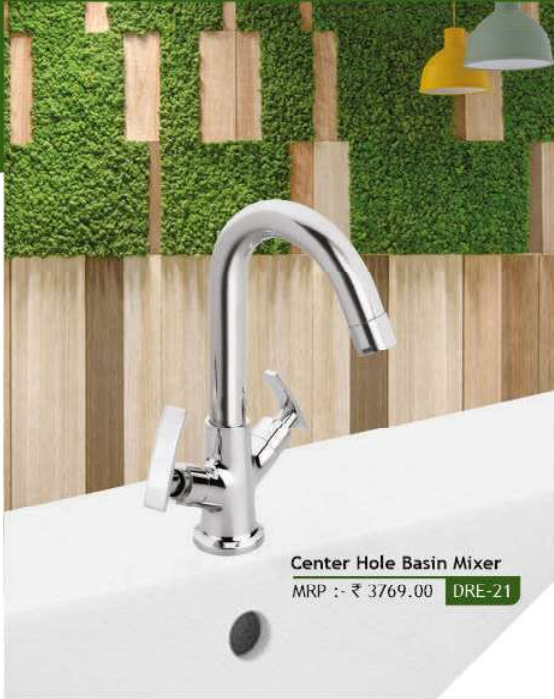

DREAM Collection

Quarter Turn 15mm Cartridge
Without Flange

Center Hole Basin Mixer
MRP :- ₹ 3769.00 **DRE-21**

Bib Cock
MRP :- ₹ 589.00 **DRE-01**

Long Body
MRP :- ₹ 669.00 **DRE-02**

Angle Cock
MRP :- ₹ 519.00 **DRE-03**