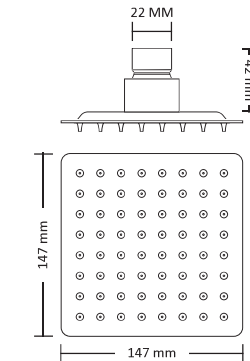

ULTRA SLIM COLLECTION

12 x 12" Orverhead Shower

UC3-12	UC2-12
S.S. 304	S.S. 202
₹ 3,133/-	₹ 1,784/-

Standard Packing : 26

8 x 8" Orverhead Shower

UC3-08	UC2-08
S.S. 304	S.S. 202
₹ 1,750/-	₹ 1,088/-

Standard Packing : 36

4 x 4" Orverhead Shower

UC3-04	UC2-04
S.S. 304	S.S. 202
₹ 761/-	₹ 437/-

Standard Packing : 140

6 x 6" Orverhead Shower

UC3-06	UC2-06
S.S. 304	S.S. 202
₹ 1,130/-	₹ 668/-

Standard Packing : 66

10X WATER FLOW SPEED

IMPROVES LOW PRESSURE OUTPUT

Air Power

MAKE IN INDIA

Quick Clean

MORE EVEN COVERAGE

SEAL-THRU TECHNOLOGY