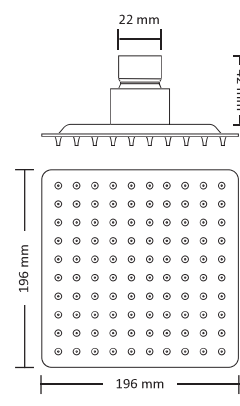

ULTRA SLIM COLLECTION

PVD requires no clear top coats that fade or dull. It is four times harder than chrome which makes it corrosion and scratch resistant. Our PVD Coating have been shown to surpass 1200 hours of neutral salt spray and over 150 hours CASS on electroplate Stainless Steel.

Softest Water Flow Evertime

Easily washable silicone nozzle gives you the softest water flow every time

PVD Coating

Reducing water spots by protecting from rust, corrosion & mineral buildup

Lead Free

Providing the safest & healthier water flow every time

10X WATER FLOW SPEED

IMPROVES LOW PRESSURE OUTPUT

Air Power

Quick Clean

MORE EVEN COVERAGE

REDUCED DEBRIS COLLECTION

MAKE IN INDIA

Available PVD Coating

Shower

S.S. - 304	Size	Gold / Rose Gold	Black
UCPVD-04	4 X 4"	₹ 1,971/-	₹ 3,695/-
UCPVD-06	6 X 6"	₹ 2,912/-	₹ 4,882/-
UCPVD-08	8 X 8"	₹ 4,237/-	₹ 6,823/-
UCPVD-12	12 X 12"	₹ 6,651/-	₹ 10,562/-

Arm

S.S. - 304	Size	Gold / Rose Gold	Black
SAPVD-3009	9"	₹ 876/-	₹ 1,245/-
SAPVD-3012	12"	₹ 1,168/-	₹ 1,660/-
SAPVD-3015	15"	₹ 1,460/-	₹ 2,075/-
SAPVD-3018	18"	₹ 1,752/-	₹ 2,490/-
SAPVD-3024	24"	₹ 2,336/-	₹ 3,320/-

Flange

S.S. - 304	Size	Gold / Rose Gold	Black
FLPVD-803	2 X 2"	₹ 193/-	₹ 260/-