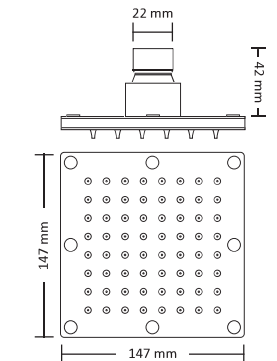

4 x 4" Orverhead Shower

6 x 6" Orverhead Shower

SC2-06
S.S. 202
₹ 912/-

Standard Packing : 66

10X WATER
FLOW SPEED

IMPROVES LOW
PRESSURE OUTPUT

Air
Power

2
YEAR WARRANTY
LEAKAGE

Quick
Clean

MORE EVEN
COVERAGE

REDUCED DEBRIS
COLLECTION

MAKE IN INDIA