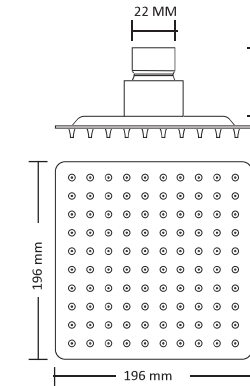

ULTRA SLIM COLLECTION

12 x 12" Orverhead Shower

UC3-12	UC2-12
S.S. 304	S.S. 202
₹ 3,133/-	₹ 1,784/-

Standard Packing : 26

8 x 8" Orverhead Shower

UC3-08	UC2-08
S.S. 304	S.S. 202
₹ 1,750/-	₹ 1,088/-

Standard Packing : 36

4 x 4" Orverhead Shower

UC3-04	UC2-04
S.S. 304	S.S. 202
₹ 761/-	₹ 437/-

Standard Packing : 140

6 x 6" Orverhead Shower

UC3-06	UC2-06
S.S. 304	S.S. 202
₹ 1,130/-	₹ 668/-

Standard Packing : 66

10X WATER FLOW SPEED

IMPROVES LOW PRESSURE OUTPUT

Air Power

MAKE IN INDIA

Quick Clean

MORE EVEN COVERAGE

SEAL-THRU TECHNOLOGY