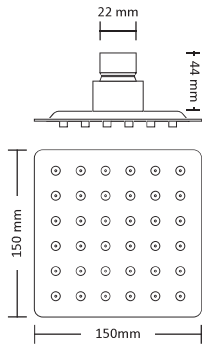

KOLLER COLLECTION

Physical Vapor Deposition (PVD) is a process used in the shower to create a durable, long-lasting finish on metal surfaces. The process involves the deposition of a thin layer of material onto the surface of the shower piece through a physical process such as evaporation or sputtering.

Softest Water Flow Evertime

Easily washable silicone nozzle gives you the softest water flow every time

PVD Coating

Reducing water spots by protecting from rust, corrosion & mineral buildup

Lead Free

Providing the safest & healthier water flow every time

10X WATER FLOW SPEED

IMPROVES LOW PRESSURE OUTPUT

Air Power

MAKE IN INDIA

Quick Clean

MORE EVEN COVERAGE

REDUCED DEBRIS COLLECTION

Available PVD Coating

Shower

S.S. - 304	Size	Gold / Rose Gold	Black
KCPVD-04	4 X 4"	₹ 2,118/-	₹ 3,793/-
KCPVD-06	6 X 6"	₹ 3,104/-	₹ 5,030/-
KCPVD-08	8 X 8"	₹ 4,680/-	₹ 7,168/-
KCPVD-12	12 X 12"	₹ 7,439/-	₹ 11,331/-

Arm

S.S. - 304	Size	Gold / Rose Gold	Black
SAPVD-3009	9"	₹ 876/-	₹ 1,245/-
SAPVD-3012	12"	₹ 1,168/-	₹ 1,660/-
SAPVD-3015	15"	₹ 1,460/-	₹ 2,075/-
SAPVD-3018	18"	₹ 1,752/-	₹ 2,490/-
SAPVD-3024	24"	₹ 2,336/-	₹ 3,320/-

Flange

S.S. - 304	Size	Gold / Rose Gold	Black
FLPVD-803	2 X 2"	₹ 193/-	₹ 260/-