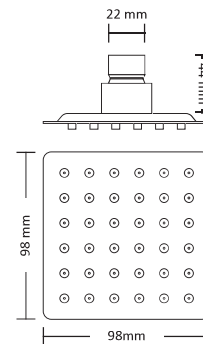

KOLLER COLLECTION

Clean, crisp lines housed in a super sleek body, the Koller Collection brings an ultra-modern look to any bathroom space.

KOLLER COLLECTION

12 x 12" Orverhead Shower

KC3-12	KC2-12
S.S. 304	S.S. 202
₹ 3,513/-	₹ 2,582/-

Standard Packing : 26

8 x 8" Orverhead Shower

KC3-08	KC2-08
S.S. 304	S.S. 202
₹ 1,969/-	₹ 1,443/-

Standard Packing : 36

4 x 4" Orverhead Shower

KC3-04	KC2-04
S.S. 304	S.S. 202
₹ 704/-	₹ 539/-

Standard Packing : 140

6 x 6" Orverhead Shower

KC3-06	KC2-06
S.S. 304	S.S. 202
₹ 1,151/-	₹ 878/-

Standard Packing : 66

10X WATER
FLOW SPEED

IMPROVES LOW
PRESSURE OUTPUT

Air
Power

MAKE IN INDIA

Quick
Clean

MORE EVEN
COVERAGE

SEAL-THRU
TECHNOLOGY