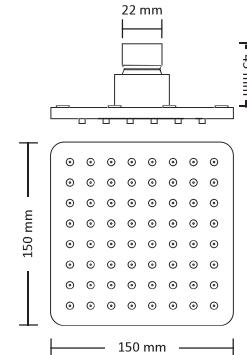

ELEGANCE COLLECTION

PVD (physical vapor deposition) coating, also known as thin-film coating, is a process in which a solid material is vaporized in a vacuum and deposited onto the surface of a part.

Softest Water Flow Evertime

Easily washable silicone nozzle gives you the softest water flow every time

PVD Coating

Reducing water spots by protecting from rust, corrosion & mineral buildup

Lead Free

Providing the safest & healthier water flow every time

10X WATER FLOW SPEED

IMPROVES LOW PRESSURE OUTPUT

Air Power

MAKE IN INDIA

Quick Clean

MORE EVEN COVERAGE

REDUCED DEBRIS COLLECTION

Available PVD Coating

Shower

S.S. - 304	Size	Gold / Rose Gold	Black
ECPVD-04	4 X 4"	₹ 2,424/-	₹ 4,039/-
ECPVD-06	6 X 6"	₹ 4,020/-	₹ 5,414/-
ECPVD-08	8 X 8"	₹ 5,959/-	₹ 7,516/-
ECPVD-12	12 X 12"	₹ 10,386/-	₹ 12,501/-

Arm

S.S. - 304	Size	Gold / Rose Gold	Black
SAPVD-3009	9"	₹ 876/-	₹ 1,245/-
SAPVD-3012	12"	₹ 1,168/-	₹ 1,660/-
SAPVD-3015	15"	₹ 1,460/-	₹ 2,075/-
SAPVD-3018	18"	₹ 1,752/-	₹ 2,490/-
SAPVD-3024	24"	₹ 2,336/-	₹ 3,320/-

Flange

S.S. - 304	Size	Gold / Rose Gold	Black
FLPVD-803	2 X 2"	₹ 193/-	₹ 260/-