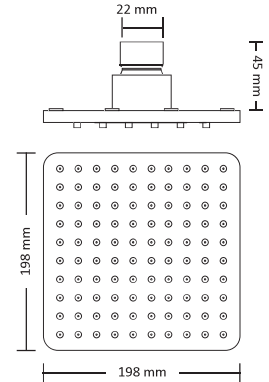

ELEGANCE COLLECTION

PVD (physical vapor deposition) coating, also known as thin-film coating, is a process in which a solid material is vaporized in a vacuum and deposited onto the surface of a part.

Softest Water Flow Evertime

Easily washable silicone nozzle gives you the softest water flow every time

PVD Coating

Reducing water spots by protecting from rust, corrosion & mineral buildup

Lead Free

Providing the safest & healthier water flow every time

10X WATER FLOW SPEED

IMPROVES LOW PRESSURE OUTPUT

Air Power

MAKE IN INDIA

Quick Clean

MORE EVEN COVERAGE

REDUCED DEBRIS COLLECTION

Available PVD Coating

Shower

S.S. - 304	Size	Gold / Rose Gold	Black
ECPVD-04	4 X 4"	₹ 2,424/-	₹ 4,039/-
ECPVD-06	6 X 6"	₹ 4,020/-	₹ 5,414/-
ECPVD-08	8 X 8"	₹ 5,959/-	₹ 7,516/-
ECPVD-12	12 X 12"	₹ 10,386/-	₹ 12,501/-

Arm

S.S. - 304	Size	Gold / Rose Gold	Black
SAPVD-3009	9"	₹ 876/-	₹ 1,245/-
SAPVD-3012	12"	₹ 1,168/-	₹ 1,660/-
SAPVD-3015	15"	₹ 1,460/-	₹ 2,075/-
SAPVD-3018	18"	₹ 1,752/-	₹ 2,490/-
SAPVD-3024	24"	₹ 2,336/-	₹ 3,320/-

Flange

S.S. - 304	Size	Gold / Rose Gold	Black
FLPVD-803	2 X 2"	₹ 193/-	₹ 260/-