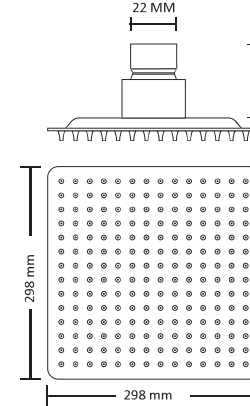

ULTRA SLIM COLLECTION

12 x 12" Orverhead Shower

UC3-12	UC2-12
S.S. 304	S.S. 202
₹ 3,133/-	₹ 1,784/-

Standard Packing : 26

8 x 8" Orverhead Shower

UC3-08	UC2-08
S.S. 304	S.S. 202
₹ 1,750/-	₹ 1,088/-

Standard Packing : 36

4 x 4" Orverhead Shower

UC3-04	UC2-04
S.S. 304	S.S. 202
₹ 761/-	₹ 437/-

Standard Packing : 140

6 x 6" Orverhead Shower

UC3-06	UC2-06
S.S. 304	S.S. 202
₹ 1,130/-	₹ 668/-

Standard Packing : 66

10X WATER FLOW SPEED

IMPROVES LOW PRESSURE OUTPUT

Air Power

MAKE IN INDIA

Quick Clean

MORE EVEN COVERAGE

SEAL-THRU TECHNOLOGY