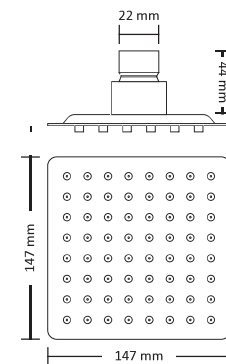

4 x 4" Orverhead Shower

KC3-04	KC2-04
S.S. 304	S.S. 202
₹ 704/-	₹ 539/-

Standard Packing : 140

6 x 6" Orverhead Shower

KC3-06	KC2-06
S.S. 304	S.S. 202
₹ 1,151/-	₹ 878/-

Standard Packing : 66

10X WATER
FLOW SPEED

IMPROVES LOW
PRESSURE OUTPUT

Air
Power

MAKE IN INDIA

Quick
Clean

MORE EVEN
COVERAGE

SEAL-THRU
TECHNOLOGY