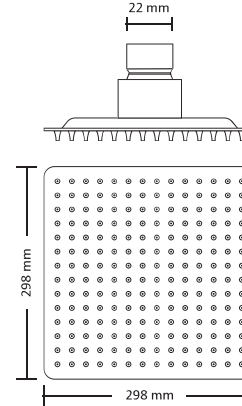

ULTRA SLIM COLLECTION

PVD requires no clear top coats that fade or dull. It is four times harder than chrome which makes it corrosion and scratch resistant. Our PVD Coating have been shown to surpass 1200 hours of neutral salt spray and over 150 hours CASS on electroplate Stainless Steel.

Softest Water Flow Evertime

Easily washable silicone nozzle gives you the softest water flow every time

PVD Coating

Reducing water spots by protecting from rust, corrosion & mineral buildup

Lead Free

Providing the safest & healthier water flow every time

10X WATER FLOW SPEED

IMPROVES LOW PRESSURE OUTPUT

Air Power

Quick Clean

MORE EVEN COVERAGE

REDUCED DEBRIS COLLECTION

MAKE IN INDIA

Available PVD Coating

Shower

S.S. - 304	Size	Gold / Rose Gold	Black
UCPVD-04	4 X 4"	₹ 1,971/-	₹ 3,695/-
UCPVD-06	6 X 6"	₹ 2,912/-	₹ 4,882/-
UCPVD-08	8 X 8"	₹ 4,237/-	₹ 6,823/-
UCPVD-12	12 X 12"	₹ 6,651/-	₹ 10,562/-

Arm

S.S. - 304	Size	Gold / Rose Gold	Black
SAPVD-3009	9"	₹ 876/-	₹ 1,245/-
SAPVD-3012	12"	₹ 1,168/-	₹ 1,660/-
SAPVD-3015	15"	₹ 1,460/-	₹ 2,075/-
SAPVD-3018	18"	₹ 1,752/-	₹ 2,490/-
SAPVD-3024	24"	₹ 2,336/-	₹ 3,320/-

Flange

S.S. - 304	Size	Gold / Rose Gold	Black
FLPVD-803	2 X 2"	₹ 193/-	₹ 260/-