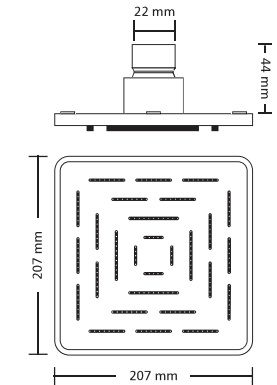

MAZE COLLECTION

12 x 12" Orverhead Shower

MC3-12	MC2-12
S.S. 304	S.S. 202
₹ 4,125/-	₹ 3,572/-

Standard Packing : 26

8 x 8" Orverhead Shower

MC3-08	MC2-08
S.S. 304	S.S. 202
₹ 2,266/-	₹ 1,769/-

Standard Packing : 36

4 x 4" Orverhead Shower

MC3-04	MC2-04
S.S. 304	S.S. 202
₹ 887/-	₹ 735/-

Standard Packing : 140

6 x 6" Orverhead Shower

MC3-06	MC2-06
S.S. 304	S.S. 202
₹ 1,457/-	₹ 1,184/-

Standard Packing : 66

10X WATER FLOW SPEED

IMPROVES LOW PRESSURE OUTPUT

Air Power

MAKE IN INDIA

Quick Clean

MORE EVEN COVERAGE

REDUCED DEBRIS COLLECTION