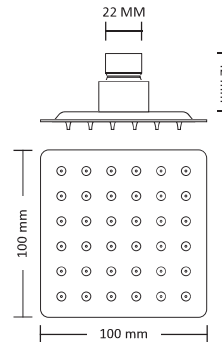

ULTRA SLIM COLLECTION

12 x 12" Orverhead Shower

UC3-12	UC2-12
S.S. 304	S.S. 202
₹ 3,133/-	₹ 1,784/-

Standard Packing : 26

8 x 8" Orverhead Shower

UC3-08	UC2-08
S.S. 304	S.S. 202
₹ 1,750/-	₹ 1,088/-

Standard Packing : 36

4 x 4" Orverhead Shower

UC3-04	UC2-04
S.S. 304	S.S. 202
₹ 761/-	₹ 437/-

Standard Packing : 140

6 x 6" Orverhead Shower

UC3-06	UC2-06
S.S. 304	S.S. 202
₹ 1,130/-	₹ 668/-

Standard Packing : 66

10X WATER FLOW SPEED

IMPROVES LOW PRESSURE OUTPUT

Air Power

MAKE IN INDIA

Quick Clean

MORE EVEN COVERAGE

SEAL-THRU TECHNOLOGY