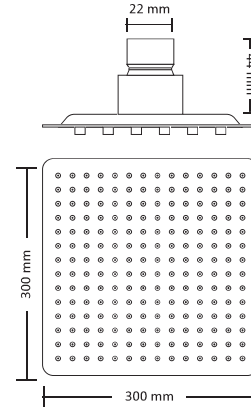

KOLLER COLLECTION

Physical Vapor Deposition (PVD) is a process used in the shower to create a durable, long-lasting finish on metal surfaces. The process involves the deposition of a thin layer of material onto the surface of the shower piece through a physical process such as evaporation or sputtering.

Softest Water Flow Evertime

Easily washable silicone nozzle gives you the softest water flow every time

PVD Coating

Reducing water spots by protecting from rust, corrosion & mineral buildup

Lead Free

Providing the safest & healthier water flow every time

10X WATER FLOW SPEED

IMPROVES LOW PRESSURE OUTPUT

Air Power

MAKE IN INDIA

Quick Clean

MORE EVEN COVERAGE

REDUCED DEBRIS COLLECTION

Available PVD Coating

Shower

S.S. - 304	Size	Gold / Rose Gold	Black
KCPVD-04	4 X 4"	₹ 2,118/-	₹ 3,793/-
KCPVD-06	6 X 6"	₹ 3,104/-	₹ 5,030/-
KCPVD-08	8 X 8"	₹ 4,680/-	₹ 7,168/-
KCPVD-12	12 X 12"	₹ 7,439/-	₹ 11,331/-

Arm

S.S. - 304	Size	Gold / Rose Gold	Black
SAPVD-3009	9"	₹ 876/-	₹ 1,245/-
SAPVD-3012	12"	₹ 1,168/-	₹ 1,660/-
SAPVD-3015	15"	₹ 1,460/-	₹ 2,075/-
SAPVD-3018	18"	₹ 1,752/-	₹ 2,490/-
SAPVD-3024	24"	₹ 2,336/-	₹ 3,320/-

Flange

S.S. - 304	Size	Gold / Rose Gold	Black
FLPVD-803	2 X 2"	₹ 193/-	₹ 260/-