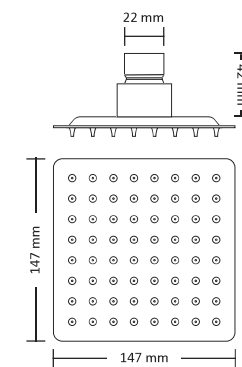

ULTRA SLIM COLLECTION

PVD requires no clear top coats that fade or dull. It is four times harder than chrome which makes it corrosion and scratch resistant. Our PVD Coating have been shown to surpass 1200 hours of neutral salt spray and over 150 hours CASS on electroplate Stainless Steel.

Softest Water Flow Evertime

Easily washable silicone nozzle gives you the softest water flow every time

PVD Coating

Reducing water spots by protecting from rust, corrosion & mineral buildup

Lead Free

Providing the safest & healthier water flow every time

10X WATER FLOW SPEED

IMPROVES LOW PRESSURE OUTPUT

Air Power

Quick Clean

MORE EVEN COVERAGE

REDUCED DEBRIS COLLECTION

MAKE IN INDIA

Available PVD Coating

Shower

S.S. - 304	Size	Gold / Rose Gold	Black
UCPVD-04	4 X 4"	₹ 1,971/-	₹ 3,695/-
UCPVD-06	6 X 6"	₹ 2,912/-	₹ 4,882/-
UCPVD-08	8 X 8"	₹ 4,237/-	₹ 6,823/-
UCPVD-12	12 X 12"	₹ 6,651/-	₹ 10,562/-

Arm

S.S. - 304	Size	Gold / Rose Gold	Black
SAPVD-3009	9"	₹ 876/-	₹ 1,245/-
SAPVD-3012	12"	₹ 1,168/-	₹ 1,660/-
SAPVD-3015	15"	₹ 1,460/-	₹ 2,075/-
SAPVD-3018	18"	₹ 1,752/-	₹ 2,490/-
SAPVD-3024	24"	₹ 2,336/-	₹ 3,320/-

Flange

S.S. - 304	Size	Gold / Rose Gold	Black
FLPVD-803	2 X 2"	₹ 193/-	₹ 260/-