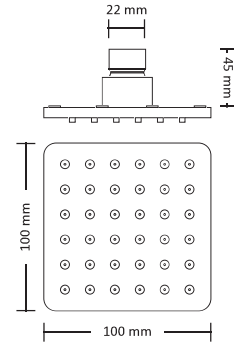

ELEGANCE COLLECTION

PVD (physical vapor deposition) coating, also known as thin-film coating, is a process in which a solid material is vaporized in a vacuum and deposited onto the surface of a part.

Softest Water Flow Evertime

Easily washable silicone nozzle gives you the softest water flow every time

PVD Coating

Reducing water spots by protecting from rust, corrosion & mineral buildup

Lead Free

Providing the safest & healthier water flow every time

10X WATER FLOW SPEED

IMPROVES LOW PRESSURE OUTPUT

Air Power

MAKE IN INDIA

Quick Clean

MORE EVEN COVERAGE

REDUCED DEBRIS COLLECTION

Available PVD Coating

Shower

S.S. - 304	Size	Gold / Rose Gold	Black
ECPVD-04	4 X 4"	₹ 2,424/-	₹ 4,039/-
ECPVD-06	6 X 6"	₹ 4,020/-	₹ 5,414/-
ECPVD-08	8 X 8"	₹ 5,959/-	₹ 7,516/-
ECPVD-12	12 X 12"	₹ 10,386/-	₹ 12,501/-

Arm

S.S. - 304	Size	Gold / Rose Gold	Black
SAPVD-3009	9"	₹ 876/-	₹ 1,245/-
SAPVD-3012	12"	₹ 1,168/-	₹ 1,660/-
SAPVD-3015	15"	₹ 1,460/-	₹ 2,075/-
SAPVD-3018	18"	₹ 1,752/-	₹ 2,490/-
SAPVD-3024	24"	₹ 2,336/-	₹ 3,320/-

Flange

S.S. - 304	Size	Gold / Rose Gold	Black
FLPVD-803	2 X 2"	₹ 193/-	₹ 260/-