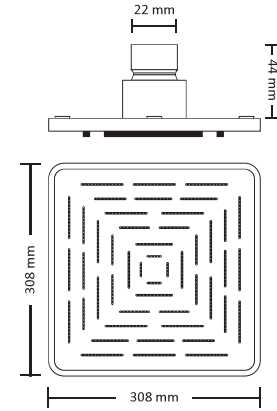

MAZE COLLECTION

12 x 12" Orverhead Shower

MC3-12	MC2-12
S.S. 304	S.S. 202
₹ 4,125/-	₹ 3,572/-

Standard Packing : 26

8 x 8" Orverhead Shower

MC3-08	MC2-08
S.S. 304	S.S. 202
₹ 2,266/-	₹ 1,769/-

Standard Packing : 36

4 x 4" Orverhead Shower

MC3-04	MC2-04
S.S. 304	S.S. 202
₹ 887/-	₹ 735/-

Standard Packing : 140

6 x 6" Orverhead Shower

MC3-06	MC2-06
S.S. 304	S.S. 202
₹ 1,457/-	₹ 1,184/-

Standard Packing : 66

10X WATER FLOW SPEED

IMPROVES LOW PRESSURE OUTPUT

Air Power

MAKE IN INDIA

Quick Clean

MORE EVEN COVERAGE

REDUCED DEBRIS COLLECTION