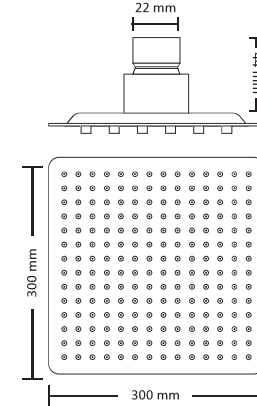

12 x 12" Orverhead Shower

KC3-12	KC2-12
S.S. 304	S.S. 202
₹ 3,513/-	₹ 2,582/-

Standard Packing : 26