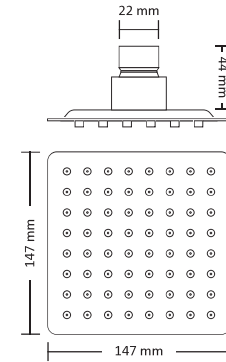

KOLLER COLLECTION

Physical Vapor Deposition (PVD) is a process used in the shower to create a durable, long-lasting finish on metal surfaces. The process involves the deposition of a thin layer of material onto the surface of the shower piece through a physical process such as evaporation or sputtering.

Softest Water Flow Evertime

Easily washable silicone nozzle gives you the softest water flow every time

PVD Coating

Reducing water spots by protecting from rust, corrosion & mineral buildup

Lead Free

Providing the safest & healthier water flow every time

10X WATER FLOW SPEED

IMPROVES LOW PRESSURE OUTPUT

Air Power

MAKE IN INDIA

Quick Clean

MORE EVEN COVERAGE

REDUCED DEBRIS COLLECTION

Available PVD Coating

Shower

S.S. - 304	Size	Gold / Rose Gold	Black
KCPVD-04	4 X 4"	₹ 2,118/-	₹ 3,793/-
KCPVD-06	6 X 6"	₹ 3,104/-	₹ 5,030/-
KCPVD-08	8 X 8"	₹ 4,680/-	₹ 7,168/-
KCPVD-12	12 X 12"	₹ 7,439/-	₹ 11,331/-

Arm

S.S. - 304	Size	Gold / Rose Gold	Black
SAPVD-3009	9"	₹ 876/-	₹ 1,245/-
SAPVD-3012	12"	₹ 1,168/-	₹ 1,660/-
SAPVD-3015	15"	₹ 1,460/-	₹ 2,075/-
SAPVD-3018	18"	₹ 1,752/-	₹ 2,490/-
SAPVD-3024	24"	₹ 2,336/-	₹ 3,320/-

Flange

S.S. - 304	Size	Gold / Rose Gold	Black
FLPVD-803	2 X 2"	₹ 193/-	₹ 260/-