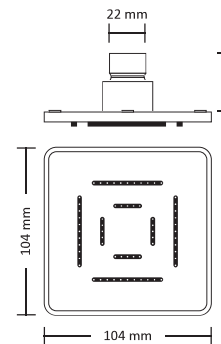

MAZE COLLECTION

12 x 12" Orverhead Shower

MC3-12	MC2-12
S.S. 304	S.S. 202
₹ 4,125/-	₹ 3,572/-

Standard Packing : 26

8 x 8" Orverhead Shower

MC3-08	MC2-08
S.S. 304	S.S. 202
₹ 2,266/-	₹ 1,769/-

Standard Packing : 36

4 x 4" Orverhead Shower

MC3-04	MC2-04
S.S. 304	S.S. 202
₹ 887/-	₹ 735/-

Standard Packing : 140

6 x 6" Orverhead Shower

MC3-06	MC2-06
S.S. 304	S.S. 202
₹ 1,457/-	₹ 1,184/-

Standard Packing : 66

10X WATER FLOW SPEED

IMPROVES LOW PRESSURE OUTPUT

Air Power

MAKE IN INDIA

Quick Clean

MORE EVEN COVERAGE

REDUCED DEBRIS COLLECTION