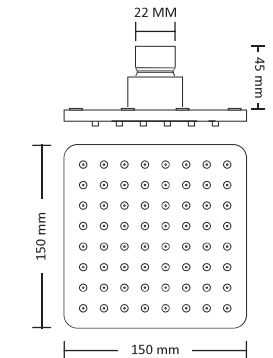

4 x 4" Orverhead Shower

6 x 6" Orverhead Shower

EC3-06 | EC2-04
S.S. 304 | S.S. 202
₹ 1,463/- | ₹ 1,001/-

Standard Packing : 66

10X WATER FLOW SPEED

IMPROVES LOW PRESSURE OUTPUT

Air Power

MAKE IN INDIA

Quick Clean

MORE EVEN COVERAGE

REDUCED DEBRIS COLLECTION