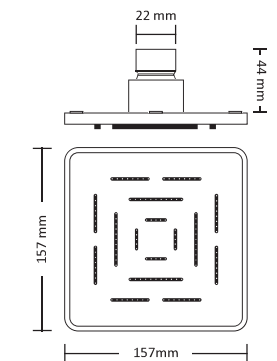

MAZE COLLECTION

12 x 12" Orverhead Shower

MC3-12	MC2-12
S.S. 304	S.S. 202
₹ 4,125/-	₹ 3,572/-

Standard Packing : 26

8 x 8" Orverhead Shower

MC3-08	MC2-08
S.S. 304	S.S. 202
₹ 2,266/-	₹ 1,769/-

Standard Packing : 36

4 x 4" Orverhead Shower

MC3-04	MC2-04
S.S. 304	S.S. 202
₹ 887/-	₹ 735/-

Standard Packing : 140

6 x 6" Orverhead Shower

MC3-06	MC2-06
S.S. 304	S.S. 202
₹ 1,457/-	₹ 1,184/-

Standard Packing : 66

10X WATER FLOW SPEED

IMPROVES LOW PRESSURE OUTPUT

Air Power

MAKE IN INDIA

Quick Clean

MORE EVEN COVERAGE

REDUCED DEBRIS COLLECTION