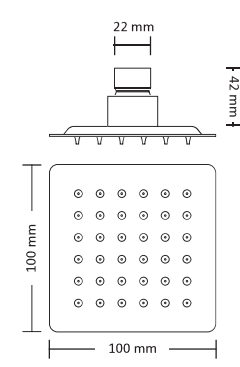

ULTRA SLIM COLLECTION

PVD requires no clear top coats that fade or dull. It is four times harder than chrome which makes it corrosion and scratch resistant. Our PVD Coating have been shown to surpass 1200 hours of neutral salt spray and over 150 hours CASS on electroplate Stainless Steel.

Softest Water Flow Evertime

Easily washable silicone nozzle gives you the softest water flow every time

PVD Coating

Reducing water spots by protecting from rust, corrosion & mineral buildup

Lead Free

Providing the safest & healthier water flow every time

10X WATER FLOW SPEED

IMPROVES LOW PRESSURE OUTPUT

Air Power

Quick Clean

MORE EVEN COVERAGE

REDUCED DEBRIS COLLECTION

MAKE IN INDIA

Available PVD Coating

Shower

S.S. - 304	Size	Gold / Rose Gold	Black
UCPVD-04	4 X 4"	₹ 1,971/-	₹ 3,695/-
UCPVD-06	6 X 6"	₹ 2,912/-	₹ 4,882/-
UCPVD-08	8 X 8"	₹ 4,237/-	₹ 6,823/-
UCPVD-12	12 X 12"	₹ 6,651/-	₹ 10,562/-

Arm

S.S. - 304	Size	Gold / Rose Gold	Black
SAPVD-3009	9"	₹ 876/-	₹ 1,245/-
SAPVD-3012	12"	₹ 1,168/-	₹ 1,660/-
SAPVD-3015	15"	₹ 1,460/-	₹ 2,075/-
SAPVD-3018	18"	₹ 1,752/-	₹ 2,490/-
SAPVD-3024	24"	₹ 2,336/-	₹ 3,320/-

Flange

S.S. - 304	Size	Gold / Rose Gold	Black
FLPVD-803	2 X 2"	₹ 193/-	₹ 260/-