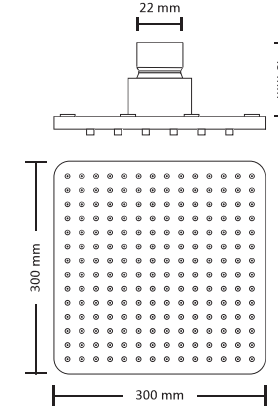

ELEGANCE COLLECTION

PVD (physical vapor deposition) coating, also known as thin-film coating, is a process in which a solid material is vaporized in a vacuum and deposited onto the surface of a part.

Softest Water Flow Evertime

Easily washable silicone nozzle gives you the softest water flow every time

PVD Coating

Reducing water spots by protecting from rust, corrosion & mineral buildup

Lead Free

Providing the safest & healthier water flow every time

10X WATER FLOW SPEED

IMPROVES LOW PRESSURE OUTPUT

Air Power

MAKE IN INDIA

Quick Clean

MORE EVEN COVERAGE

REDUCED DEBRIS COLLECTION

Available PVD Coating

Shower

S.S. - 304	Size	Gold / Rose Gold	Black
ECPVD-04	4 X 4"	₹ 2,424/-	₹ 4,039/-
ECPVD-06	6 X 6"	₹ 4,020/-	₹ 5,414/-
ECPVD-08	8 X 8"	₹ 5,959/-	₹ 7,516/-
ECPVD-12	12 X 12"	₹ 10,386/-	₹ 12,501/-

Arm

S.S. - 304	Size	Gold / Rose Gold	Black
SAPVD-3009	9"	₹ 876/-	₹ 1,245/-
SAPVD-3012	12"	₹ 1,168/-	₹ 1,660/-
SAPVD-3015	15"	₹ 1,460/-	₹ 2,075/-
SAPVD-3018	18"	₹ 1,752/-	₹ 2,490/-
SAPVD-3024	24"	₹ 2,336/-	₹ 3,320/-

Flange

S.S. - 304	Size	Gold / Rose Gold	Black
FLPVD-803	2 X 2"	₹ 193/-	₹ 260/-