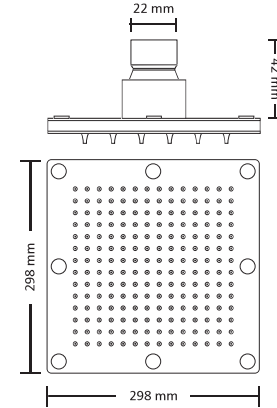

SANDWICH COLLECTION

12 x 12" Orverhead Shower

SC2-12
S.S. 202
₹ 2,269/-

Standard Packing : 26