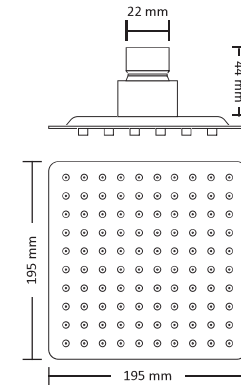

8 x 8" Orverhead Shower

KC3-08	KC2-08
S.S. 304	S.S. 202
₹ 1,969/-	₹ 1,443/-

Standard Packing : 36