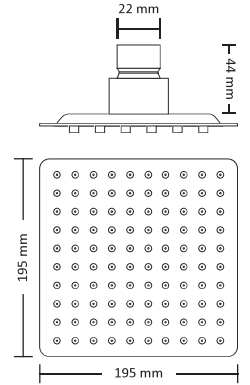

KOLLER COLLECTION

Physical Vapor Deposition (PVD) is a process used in the shower to create a durable, long-lasting finish on metal surfaces. The process involves the deposition of a thin layer of material onto the surface of the shower piece through a physical process such as evaporation or sputtering.

Softest Water Flow Evertime

Easily washable silicone nozzle gives you the softest water flow every time

PVD Coating

Reducing water spots by protecting from rust, corrosion & mineral buildup

Lead Free

Providing the safest & healthier water flow every time

10X WATER FLOW SPEED

IMPROVES LOW PRESSURE OUTPUT

Air Power

MAKE IN INDIA

Quick Clean

MORE EVEN COVERAGE

REDUCED DEBRIS COLLECTION

Available PVD Coating

Shower

S.S. - 304	Size	Gold / Rose Gold	Black
KCPVD-04	4 X 4"	₹ 2,118/-	₹ 3,793/-
KCPVD-06	6 X 6"	₹ 3,104/-	₹ 5,030/-
KCPVD-08	8 X 8"	₹ 4,680/-	₹ 7,168/-
KCPVD-12	12 X 12"	₹ 7,439/-	₹ 11,331/-

Arm

S.S. - 304	Size	Gold / Rose Gold	Black
SAPVD-3009	9"	₹ 876/-	₹ 1,245/-
SAPVD-3012	12"	₹ 1,168/-	₹ 1,660/-
SAPVD-3015	15"	₹ 1,460/-	₹ 2,075/-
SAPVD-3018	18"	₹ 1,752/-	₹ 2,490/-
SAPVD-3024	24"	₹ 2,336/-	₹ 3,320/-

Flange

S.S. - 304	Size	Gold / Rose Gold	Black
FLPVD-803	2 X 2"	₹ 193/-	₹ 260/-