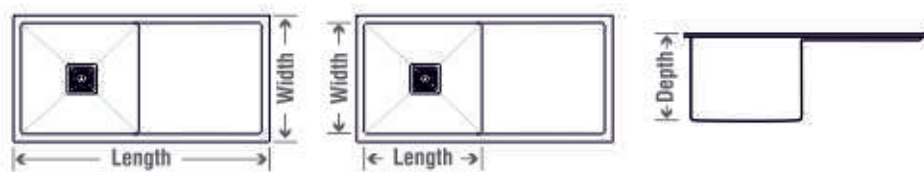

DIMENSION

HANDMADE *Series*

SR.NO	Overall Dimension (LxWxD)	Bowl Dimension (LxW)	Finish
11.	37"x18"x10"inch (940x455x255mm)	Bowl A: 16"x16" inch (405x405mm) Bowl B: 16"x16" inch (405x405mm)	Satin

DIMENSION

DIMENSION

HANDMADE *Series*

-  BASKET
-  SQUARE COUPLING
-  WEST PIPE FITTING

SR.NO	Overall Dimension (LxWxD)	Bowl Dimension (LxW)	Finish
13.	37"x18"x10"inch (940x455x255mm)	Bowl A: 16"x16" inch (405x405mm) Bowl B: 16"x16" inch (405x405mm)	Rose Gold

DIMENSION

HANDMADE *Series*

-  BASKET
-  SQUARE COUPLING
-  WEST PIPE FITTING

SR.NO	Overall Dimension (LxWxD)	Bowl Dimension (LxW)	Finish
14.	37"x18"x10" inch (940x455x255mm)	20"x16" inch (510x405mm)	Satin

DIMENSION

**THE
STEEL
THAT WILL**
STEAL EVERY
HEART
WITH ITS BEAUTY,

INDIAN

made collection

The steel that will
steal every heart with its beauty,

Single Bowl

01

Overall Size: 16"x16"x9"