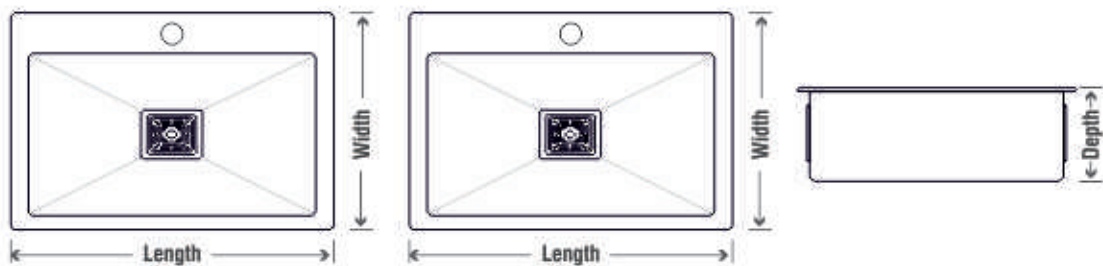

Bowl Size: 28"x16"

Finish: Matt

Grade: 204 Heavy

Accessories: with Drainer,
Basket & Pipe

DIMENSION

Single Bowl Different

12

Overall Size: 30"x20"x9"

Bowl Size: 28"x16"

Finish: Matt

Grade: 204 Heavy

Accessories: with Drainer,

Basket & Pipe

DIMENSION

indian
HANDMADE Series

BASKET

SQUARE
COUPLING

WEST PIPE
FITTING

Single Bowl

13

Overall Size: 32"x18"x9"

Bowl Size: 30"x16"

Finish: Matt

Grade: 204 Heavy

Grade: 304 Heavy

Accessories: with Drainer,

Basket & Pipe

DIMENSION

Double Bowl Same

14

Overall Size: 32"x18"x9"

Bowl Size: 14.5"x16" &
14.5"x16"