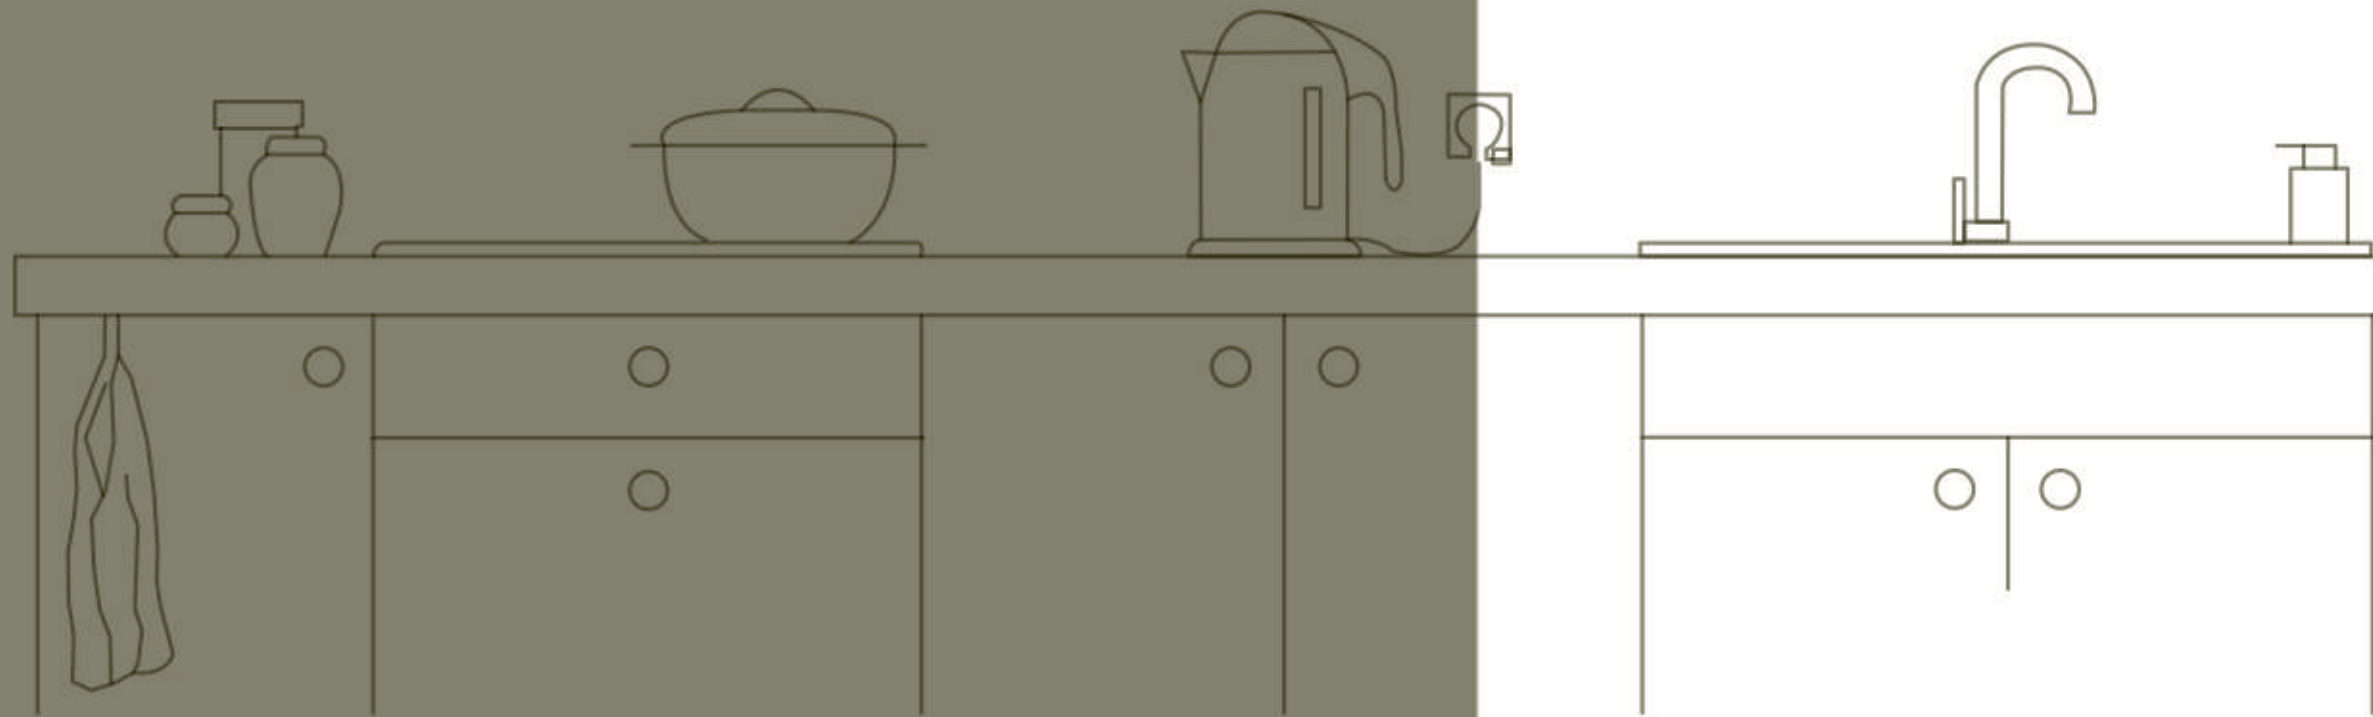

STEEL SINK BENEFITS

- Durability and Affordability
- Scratches and Dents Resistant
- Easy To Clean
- More Affordable
- More Colors and Style
- Long Lasting
- Environmentally Friendly
- Bacteria and Mold Resistant

- Lowest Maintenance Efforts
- Liquid Repellent & Water Resistant
- Natural look & Feel
- Heat Resistant
- 100% Suitable for food use
- Anti-Tarnish
- Frost Resistant
- High Quality
- Antibacterial Surface
- Excellent Wrapping Quality
- Fire Resistant

HANDMADE & STAINLESS STEEL SINK COLLECTION