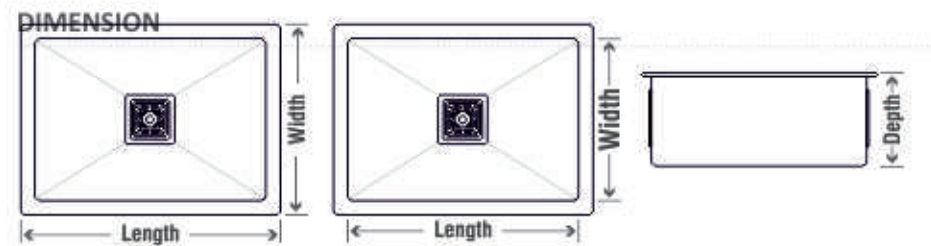

DIMENSION

HANDMADE *Series*

SR.NO	Overall Dimension (LxWxD)	Bowl Dimension (LxW)	Finish
11.	37"x18"x10"inch (940x455x255mm)	Bowl A: 16"x16" inch (405x405mm) Bowl B: 16"x16" inch (405x405mm)	Satin

DIMENSION

DIMENSION

HANDMADE *Series*

-  BASKET
-  SQUARE COUPLING
-  WEST PIPE FITTING

SR.NO	Overall Dimension (LxWxD)	Bowl Dimension (LxW)	Finish
13.	37"x18"x10"inch (940x455x255mm)	Bowl A: 16"x16" inch (405x405mm) Bowl B: 16"x16" inch (405x405mm)	Rose Gold

Overall Size: 18"x18"x9"

Bowl Size: 16"x16"

Finish: Matt

Grade: 204 Heavy

Grade: 304 Heavy

Accessories: with Drainer,

Basket & Pipe

DIMENSION

BASKET

SQUARE
COUPLING

WEST PIPE
FITTING

Single Bowl

03

Overall Size: 18"x16"x9"

Bowl Size: 16"x14"

Finish: Matt