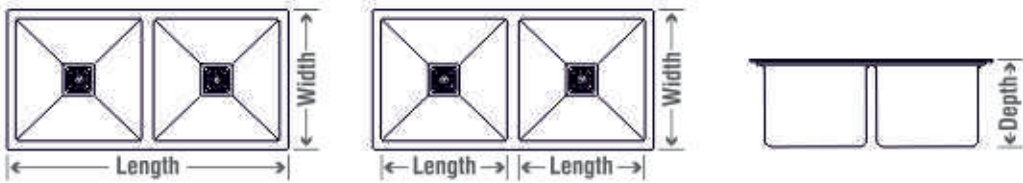

DIMENSION

HANDMADE *Series*

-  BASKET
-  SQUARE COUPLING
-  WEST PIPE FITTING

SR.NO	Overall Dimension (LxWxD)	Bowl Dimension (LxW)	Finish
8.	24"x18"x10"inch (610x455x255mm)	22"x16" inch (560x405mm)	Rose Gold

DIMENSION

HANDMADE *Series*

-  BASKET
-  SQUARE COUPLING
-  WEST PIPE FITTING

SR.NO	Overall Dimension (LxWxD)	Bowl Dimension (LxW)	Finish
9.	24"x18"x10"inch (610x455x255mm)	22"x16"inch (560x405mm)	Nano Gold

DIMENSION

HANDMADE *Series*

-  BASKET
-  SQUARE COUPLING
-  WEST PIPE FITTING

SR.NO	Overall Dimension (LxWxD)	Bowl Dimension (LxW)	Finish
10.	45"x20"x10" Inch (1145x510x255mm)	Bowl A: 21"x21" Inch (535x535mm) Bowl B: 21"x21" Inch (535x535mm)	Satin

DIMENSION

HANDMADE *Series*

SR.NO	Overall Dimension (LxWxD)	Bowl Dimension (LxW)	Finish
11.	37"x18"x10"inch (940x455x255mm)	Bowl A: 16"x16" inch (405x405mm) Bowl B: 16"x16" inch (405x405mm)	Satin

DIMENSION