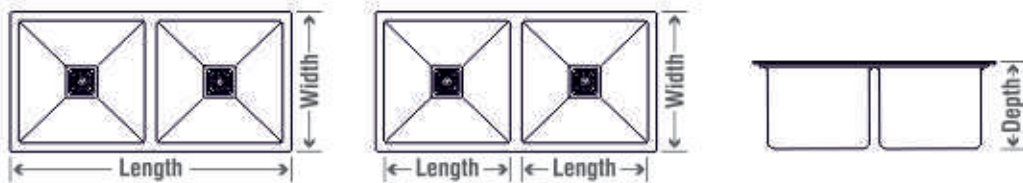

DIMENSION

HANDMADE *Series*

-  BASKET
-  SQUARE COUPLING
-  WEST PIPE FITTING

SR.NO	Overall Dimension (LxWxD)	Bowl Dimension (LxW)	Finish
10.	45"x20"x10" Inch (1145x510x255mm)	Bowl A: 21"x21" Inch (535x535mm) Bowl B: 21"x21" Inch (535x535mm)	Satin

DIMENSION

HANDMADE *Series*

SR.NO	Overall Dimension (LxWxD)	Bowl Dimension (LxW)	Finish
11.	37"x18"x10"inch (940x455x255mm)	Bowl A: 16"x16" inch (405x405mm) Bowl B: 16"x16" inch (405x405mm)	Satin

DIMENSION

HANDMADE *Series*

-  BASKET
-  SQUARE COUPLING
-  WEST PIPE FITTING

SR.NO	Overall Dimension (LxWxD)	Bowl Dimension (LxW)	Finish
12.	37"x18"x10"inch (940x455x255mm)	Bowl A: 16"x16" inch (405x405mm) Bowl B: 16"x16" inch (405x405mm)	Nano Black

DIMENSION

HANDMADE *Series*

-  BASKET
-  SQUARE COUPLING
-  WEST PIPE FITTING

SR.NO	Overall Dimension (LxWxD)	Bowl Dimension (LxW)	Finish
13.	37"x18"x10"inch (940x455x255mm)	Bowl A: 16"x16" inch (405x405mm) Bowl B: 16"x16" inch (405x405mm)	Rose Gold