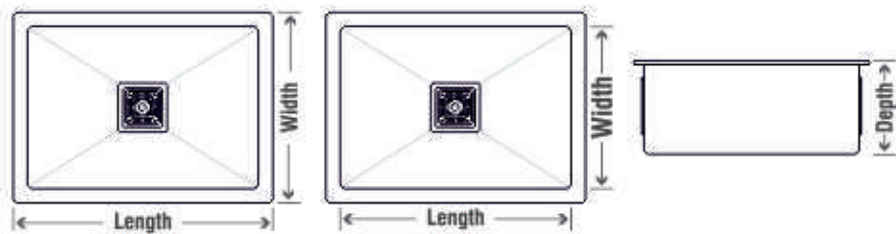

SINK FAUCET

GLASS WASHER

RO FILTER TAP

LIQUID DISPENSER

SR.NO	Overall Dimension (LxWxD)	Bowl Dimension (LxW)	Finish
01.	30"x18"x10"inch (762x455x255mm)	28"x15" (711x381mm)	Satin

HANDMADE *Series*

SR.NO	Overall Dimension (LxWxD)	Bowl Dimension (LxW)	Finish
2.	18"x16"x9"inch (455x405x230mm)	16"x14"inch (405x355mm)	Satin
3.	21"x18"x9"inch (535x455x230mm)	21"x18"x9"inch (535x455x230mm)	Satin
4.	22"x18"x9"inch (560x455x230mm)	22"x18"x9"inch (560x455x230mm)	Satin
5.	24"x18"x10"inch (610x455x255mm)	24"x18"x10"inch (610x455x255mm)	Satin
6.	24"x18"x10"inch (610x455x255mm)	24"x18"x10"inch (610x455x255mm)	Mirror

DIMENSION

HANDMADE *Series*

-  BASKET
-  SQUARE COUPLING
-  WEST PIPE FITTING

SR.NO	Overall Dimension (LxWxD)	Bowl Dimension (LxW)	Finish
7.	24"x18"x10"inch (610x455x255mm)	22"x16" inch (560x405mm)	Nano Black

DIMENSION

HANDMADE *Series*

-  BASKET
-  SQUARE COUPLING
-  WEST PIPE FITTING

SR.NO	Overall Dimension (LxWxD)	Bowl Dimension (LxW)	Finish
8.	24"x18"x10"inch (610x455x255mm)	22"x16" inch (560x405mm)	Rose Gold

DIMENSION

HANDMADE *Series*

-  BASKET
-  SQUARE COUPLING
-  WEST PIPE FITTING

SR.NO	Overall Dimension (LxWxD)	Bowl Dimension (LxW)	Finish
9.	24"x18"x10"inch (610x455x255mm)	22"x16"inch (560x405mm)	Nano Gold