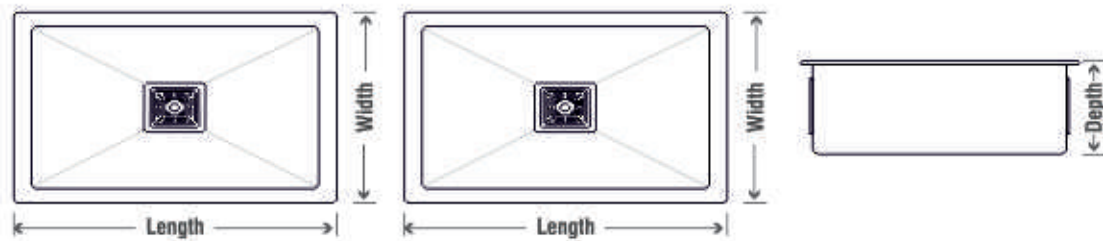

SQUARE
COUPLING

WEST PIPE
FITTING

Single Bowl

13

Overall Size: 32"x18"x9"

Bowl Size: 30"x16"

Finish: Matt

Grade: 204 Heavy

Grade: 304 Heavy

Accessories: with Drainer,

Basket & Pipe

DIMENSION

Double Bowl Same

14

Overall Size: 32"x18"x9"

Bowl Size: 14.5"x16" &
14.5"x16"