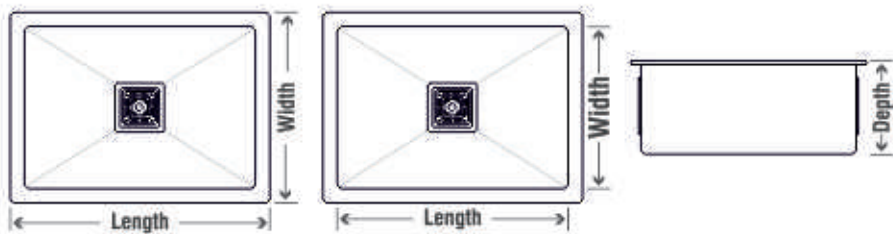

DIMENSION

HANDMADE *Series*

-  BASKET
-  SQUARE COUPLING
-  WEST PIPE FITTING

SR.NO	Overall Dimension (LxWxD)	Bowl Dimension (LxW)	Finish
7.	24"x18"x10"inch (610x455x255mm)	22"x16" inch (560x405mm)	Nano Black

DIMENSION

HANDMADE *Series*

-  BASKET
-  SQUARE COUPLING
-  WEST PIPE FITTING

SR.NO	Overall Dimension (LxWxD)	Bowl Dimension (LxW)	Finish
8.	24"x18"x10"inch (610x455x255mm)	22"x16" inch (560x405mm)	Rose Gold

DIMENSION

HANDMADE *Series*

-  BASKET
-  SQUARE COUPLING
-  WEST PIPE FITTING

SR.NO	Overall Dimension (LxWxD)	Bowl Dimension (LxW)	Finish
9.	24"x18"x10"inch (610x455x255mm)	22"x16"inch (560x405mm)	Nano Gold

DIMENSION

HANDMADE *Series*

SR.NO	Overall Dimension (LxWxD)	Bowl Dimension (LxW)	Finish
11.	37"x18"x10"inch (940x455x255mm)	Bowl A: 16"x16" inch (405x405mm) Bowl B: 16"x16" inch (405x405mm)	Satin

DIMENSION