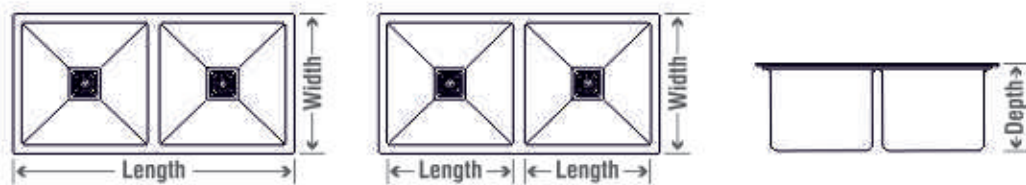

DIMENSION

HANDMADE *Series*

SR.NO	Overall Dimension (LxWxD)	Bowl Dimension (LxW)	Finish
11.	37"x18"x10"inch (940x455x255mm)	Bowl A: 16"x16" inch (405x405mm) Bowl B: 16"x16" inch (405x405mm)	Satin

DIMENSION

HANDMADE *Series*

-  BASKET
-  SQUARE COUPLING
-  WEST PIPE FITTING

SR.NO	Overall Dimension (LxWxD)	Bowl Dimension (LxW)	Finish
12.	37"x18"x10"inch (940x455x255mm)	Bowl A: 16"x16" inch (405x405mm) Bowl B: 16"x16" inch (405x405mm)	Nano Black

DIMENSION

HANDMADE *Series*

-  BASKET
-  SQUARE COUPLING
-  WEST PIPE FITTING

SR.NO	Overall Dimension (LxWxD)	Bowl Dimension (LxW)	Finish
13.	37"x18"x10"inch (940x455x255mm)	Bowl A: 16"x16" inch (405x405mm) Bowl B: 16"x16" inch (405x405mm)	Rose Gold

DIMENSION

HANDMADE *Series*

-  BASKET
-  SQUARE COUPLING
-  WEST PIPE FITTING

SR.NO	Overall Dimension (LxWxD)	Bowl Dimension (LxW)	Finish
14.	37"x18"x10" inch (940x455x255mm)	20"x16" inch (510x405mm)	Satin