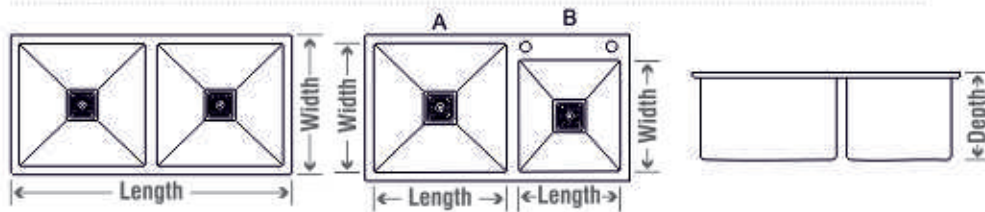

DIMENSION

BASKET

SQUARE COUPLING

WEST PIPE FITTING

Double Bowl Same

16

Overall Size: 37"x18"x9"

Bowl Size: 17"x16" &
17"x16"

Finish: Matt

Grade: 204 Heavy

Accessories: with Drainer,
Basket & Pipe

DIMENSION

Double Bowl Different

17

Overall Size: 37"x18"x9"
Bowl Size: 17"x14" & 17"x16"
Finish: Matt
Grade: 204 Heavy
Accessories: with Drainer, Basket & Pipe

DIMENSION

BASKET

SQUARE COUPLING

WEST PIPE FITTING

Double Bowl-Same

18

Overall Size: 45"x20"x9"
 Bowl Size: 21"x18" & 21"x18"
 Finish: Matt
 Grade: 204 Heavy
 Grade: 304 Heavy
 Grade: 304 Full Heavy
 Accessories: with Drainer,
 Basket & Pipe

DIMENSION