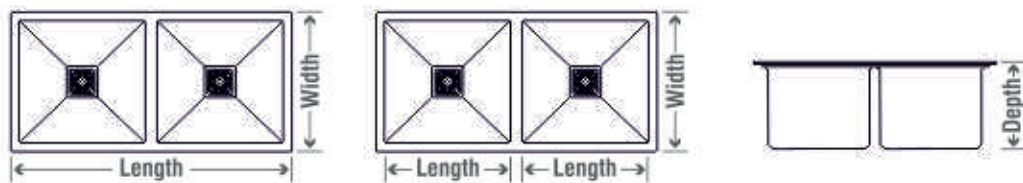

Grade: 304 Heavy

Accessories: with Drainer,

Basket & Pipe

DIMENSION

Double Bowl Same

14

Overall Size: 32"x18"x9"

Bowl Size: 14.5"x16" &
14.5"x16"

Finish: Matt

Grade: 204 Heavy

Accessories: with Drainer,
Basket & Pipe

DIMENSION

Double Bowl Different

15

- Overall Size:** 32"x18"x9"
- Bowl Size:** 14"x14" & 15"x16"
- Finish:** Matt
- Grade:** 204 Heavy
- Grade:** 304 Heavy
- Grade:** 304 Full Heavy
- Accessories:** with Drainer, Basket & Pipe

DIMENSION

BASKET

SQUARE COUPLING

WEST PIPE FITTING

Double Bowl Same

16

Overall Size: 37"x18"x9"

Bowl Size: 17"x16" &
17"x16"

Finish: Matt

Grade: 204 Heavy

Accessories: with Drainer,
Basket & Pipe

DIMENSION

Double Bowl Different

17

Overall Size: 37"x18"x9"
Bowl Size: 17"x14" & 17"x16"
Finish: Matt
Grade: 204 Heavy
Accessories: with Drainer, Basket & Pipe