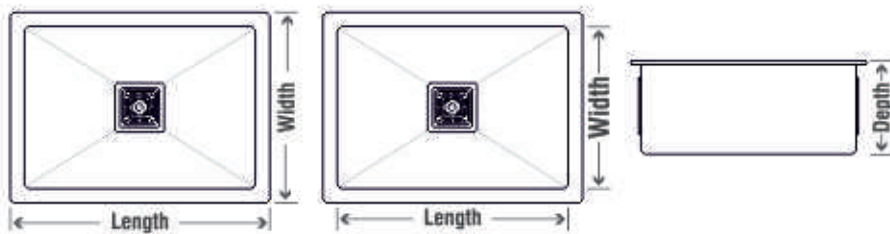

SINK FAUCET

GLASS WASHER

RO FILTER TAP

LIQUID DISPENSER

SR.NO	Overall Dimension (LxWxD)	Bowl Dimension (LxW)	Finish
01.	30"x18"x10"inch (762x455x255mm)	28"x15" (711x381mm)	Satin

HANDMADE *Series*

SR.NO	Overall Dimension (LxWxD)	Bowl Dimension (LxW)	Finish
2.	18"x16"x9"inch (455x405x230mm)	16"x14"inch (405x355mm)	Satin
3.	21"x18"x9"inch (535x455x230mm)	21"x18"x9"inch (535x455x230mm)	Satin
4.	22"x18"x9"inch (560x455x230mm)	22"x18"x9"inch (560x455x230mm)	Satin
5.	24"x18"x10"inch (610x455x255mm)	24"x18"x10"inch (610x455x255mm)	Satin
6.	24"x18"x10"inch (610x455x255mm)	24"x18"x10"inch (610x455x255mm)	Mirror

DIMENSION

HANDMADE *Series*

-  BASKET
-  SQUARE COUPLING
-  WEST PIPE FITTING

SR.NO	Overall Dimension (LxWxD)	Bowl Dimension (LxW)	Finish
7.	24"x18"x10"inch (610x455x255mm)	22"x16" inch (560x405mm)	Nano Black

DIMENSION

HANDMADE *Series*

-  BASKET
-  SQUARE COUPLING
-  WEST PIPE FITTING

SR.NO	Overall Dimension (LxWxD)	Bowl Dimension (LxW)	Finish
8.	24"x18"x10"inch (610x455x255mm)	22"x16" inch (560x405mm)	Rose Gold

DIMENSION

HANDMADE *Series*

SR.NO	Overall Dimension (LxWxD)	Bowl Dimension (LxW)	Finish
11.	37"x18"x10"inch (940x455x255mm)	Bowl A: 16"x16" inch (405x405mm) Bowl B: 16"x16" inch (405x405mm)	Satin

DIMENSION