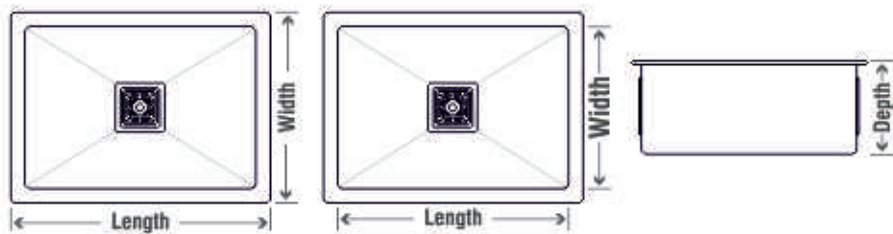

indian
HANDMADE Series

BASKET

SQUARE
COUPLING

WEST PIPE
FITTING

Single Bowl

09

Overall Size: 24"x18"x9"

Bowl Size: 22"x14"

Finish: Matt

Accessories: with Drainer,
Basket & Pipe

DIMENSION

indian
HANDMADE Series

Single Bowl

10

Overall Size: 28"x18"x9"

Bowl Size: 26"x16"