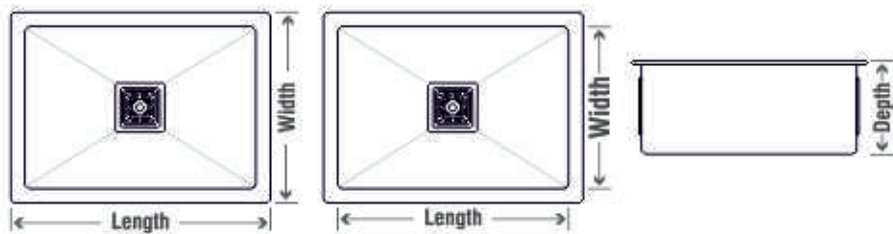

Overall Size: 20"x17"x9"

Bowl Size: 18"x15"

Finish: Matt

Grade: 204 Heavy

Accessories: with Drainer,

Basket & Pipe

DIMENSION

BASKET

SQUARE COUPLING

WEST PIPE FITTING

Single Bowl

05

Overall Size: 21"x18"x9"

Bowl Size: 19"x16"

Finish: Matt

Grade: 204 Heavy