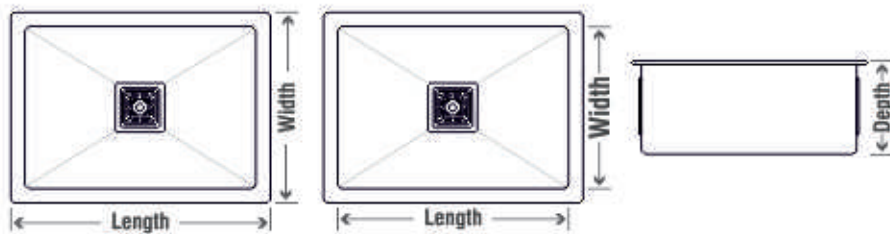

SQUARE COUPLING

WEST PIPE FITTING

Single Bowl

05

Overall Size: 21"x18"x9"

Bowl Size: 19"x16"

Finish: Matt

Grade: 204 Heavy

Grade: 304 Full Heavy

Accessories: with Drainer,

Basket & Pipe

DIMENSION

Single Bowl

06

Overall Size: 22"x18"x9"

Bowl Size: 20"x16"