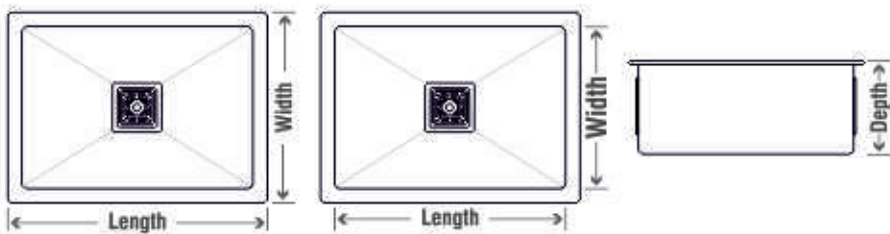

Single Bowl Different

07

Overall Size: 24"x18"x9"

Bowl Size: 22"x14"

Finish: Matt

Accessories: with Drainer,
Basket & Pipe

DIMENSION

Single Bowl

08

Overall Size: 24"x18"x9"

Bowl Size: 22"x16"

Finish: Black Metallic

Grade: 204 Heavy

Accessories: with Drainer

& Pipe

DIMENSION

indian
HANDMADE Series

BASKET

SQUARE
COUPLING

WEST PIPE
FITTING

Single Bowl

09

Overall Size: 24"x18"x9"

Bowl Size: 22"x14"