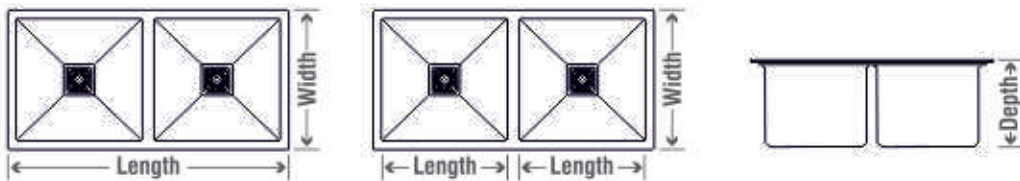

SQUARE
COUPLING

WEST PIPE
FITTING

Single Bowl

13

Overall Size: 32"x18"x9"

Bowl Size: 30"x16"

Finish: Matt

Grade: 204 Heavy

Grade: 304 Heavy

Accessories: with Drainer,

Basket & Pipe

DIMENSION

Double Bowl Same

14

Overall Size: 32"x18"x9"

Bowl Size: 14.5"x16" &
14.5"x16"

Finish: Matt

Grade: 204 Heavy

Accessories: with Drainer,
Basket & Pipe

DIMENSION

Double Bowl Different

15

- Overall Size:** 32"x18"x9"
- Bowl Size:** 14"x14" & 15"x16"
- Finish:** Matt
- Grade:** 204 Heavy
- Grade:** 304 Heavy
- Grade:** 304 Full Heavy
- Accessories:** with Drainer, Basket & Pipe