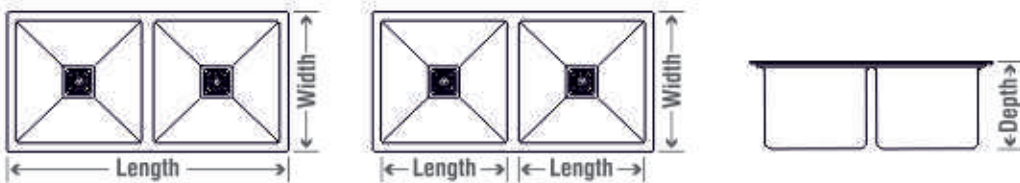

DIMENSION

HANDMADE *Series*

-  BASKET
-  SQUARE COUPLING
-  WEST PIPE FITTING

SR.NO	Overall Dimension (LxWxD)	Bowl Dimension (LxW)	Finish
10.	45"x20"x10" Inch (1145x510x255mm)	Bowl A: 21"x21" Inch (535x535mm) Bowl B: 21"x21" Inch (535x535mm)	Satin

DIMENSION

HANDMADE *Series*

SR.NO	Overall Dimension (LxWxD)	Bowl Dimension (LxW)	Finish
11.	37"x18"x10"inch (940x455x255mm)	Bowl A: 16"x16" inch (405x405mm) Bowl B: 16"x16" inch (405x405mm)	Satin

DIMENSION

HANDMADE *Series*

-  BASKET
-  SQUARE COUPLING
-  WEST PIPE FITTING

SR.NO	Overall Dimension (LxWxD)	Bowl Dimension (LxW)	Finish
12.	37"x18"x10"inch (940x455x255mm)	Bowl A: 16"x16" inch (405x405mm) Bowl B: 16"x16" inch (405x405mm)	Nano Black

DIMENSION

HANDMADE *Series*

-  BASKET
-  SQUARE COUPLING
-  WEST PIPE FITTING

SR.NO	Overall Dimension (LxWxD)	Bowl Dimension (LxW)	Finish
13.	37"x18"x10"inch (940x455x255mm)	Bowl A: 16"x16" inch (405x405mm) Bowl B: 16"x16" inch (405x405mm)	Rose Gold