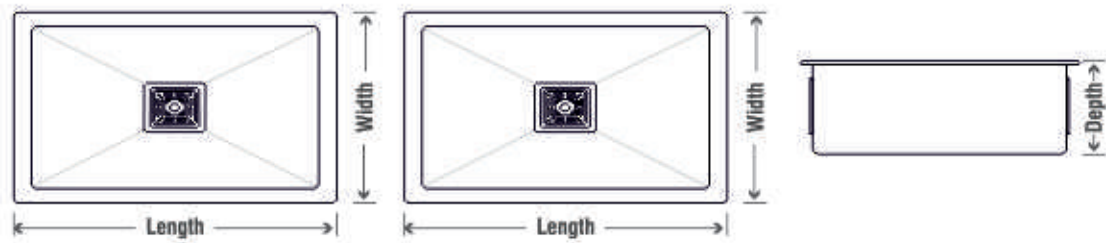

Finish: Matt

Accessories: with Drainer,
Basket & Pipe

DIMENSION

indian
HANDMADE Series

Single Bowl

10

Overall Size: 28"x18"x9"

Bowl Size: 26"x16"

Finish: Matt

Grade: 204 Heavy

Accessories: with Drainer,

Basket & Pipe

DIMENSION

Single Bowl

11

Overall Size: 30"x18"x9"

Bowl Size: 28"x16"

Finish: Matt

Grade: 204 Heavy

Accessories: with Drainer,
Basket & Pipe

DIMENSION

Single Bowl Different

12

Overall Size: 30"x20"x9"