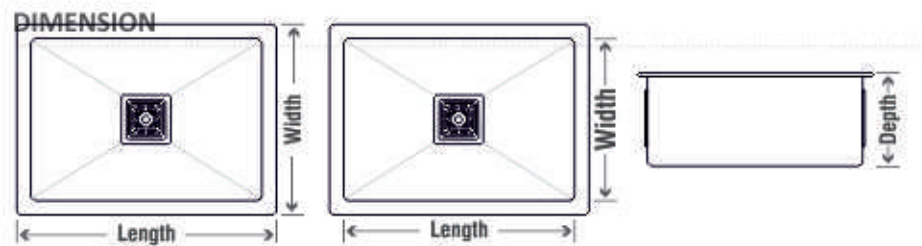

Single Bowl

01

Overall Size: 16"x16"x9"

Bowl Size: 14"x14"

Finish: Matt

Grade: 204 Heavy

Accessories: with Drainer,

Basket & Pipe

DIMENSION