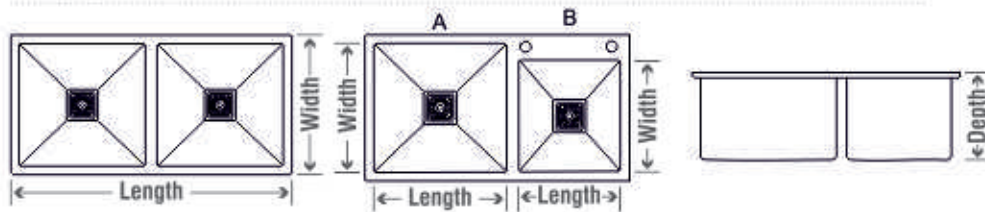

Grade: 304 Heavy

Accessories: with Drainer,

Basket & Pipe

DIMENSION

Double Bowl Same

14

Overall Size: 32"x18"x9"

Bowl Size: 14.5"x16" &
14.5"x16"

Finish: Matt

Grade: 204 Heavy

Accessories: with Drainer,
Basket & Pipe

DIMENSION

Double Bowl Different

15

- Overall Size:** 32"x18"x9"
- Bowl Size:** 14"x14" & 15"x16"
- Finish:** Matt
- Grade:** 204 Heavy
- Grade:** 304 Heavy
- Grade:** 304 Full Heavy
- Accessories:** with Drainer, Basket & Pipe

DIMENSION

BASKET

SQUARE COUPLING

WEST PIPE FITTING

Double Bowl Same

16

Overall Size: 37"x18"x9"

Bowl Size: 17"x16" &
17"x16"

Finish: Matt

Grade: 204 Heavy

Accessories: with Drainer,
Basket & Pipe

DIMENSION

Double Bowl Different

17

Overall Size: 37"x18"x9"
Bowl Size: 17"x14" & 17"x16"
Finish: Matt
Grade: 204 Heavy
Accessories: with Drainer, Basket & Pipe