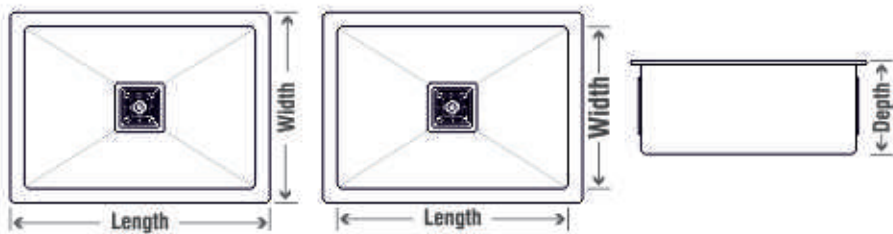

DIMENSION

HANDMADE *Series*

-  BASKET
-  SQUARE COUPLING
-  WEST PIPE FITTING

SR.NO	Overall Dimension (LxWxD)	Bowl Dimension (LxW)	Finish
8.	24"x18"x10"inch (610x455x255mm)	22"x16" inch (560x405mm)	Rose Gold

DIMENSION

HANDMADE *Series*

-  BASKET
-  SQUARE COUPLING
-  WEST PIPE FITTING

SR.NO	Overall Dimension (LxWxD)	Bowl Dimension (LxW)	Finish
9.	24"x18"x10"inch (610x455x255mm)	22"x16"inch (560x405mm)	Nano Gold

DIMENSION

HANDMADE *Series*

-  BASKET
-  SQUARE COUPLING
-  WEST PIPE FITTING

SR.NO	Overall Dimension (LxWxD)	Bowl Dimension (LxW)	Finish
10.	45"x20"x10" Inch (1145x510x255mm)	Bowl A: 21"x21" Inch (535x535mm) Bowl B: 21"x21" Inch (535x535mm)	Satin

DIMENSION

HANDMADE *Series*

SR.NO	Overall Dimension (LxWxD)	Bowl Dimension (LxW)	Finish
11.	37"x18"x10"inch (940x455x255mm)	Bowl A: 16"x16" inch (405x405mm) Bowl B: 16"x16" inch (405x405mm)	Satin

DIMENSION