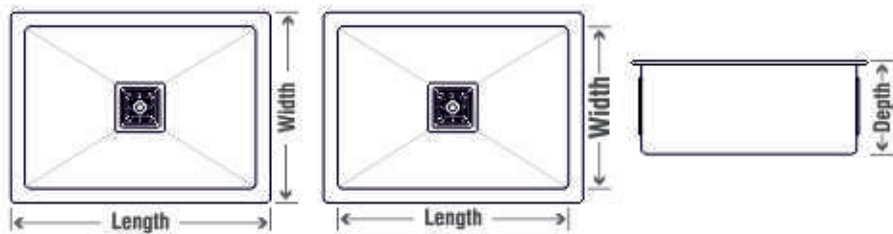

Single Bowl

06

Overall Size: 22"x18"x9"

Bowl Size: 20"x16"

Finish: Matt

Grade: 204 Heavy

Grade: 304 Full Heavy

Accessories: with Drainer,

Basket & Pipe

DIMENSION