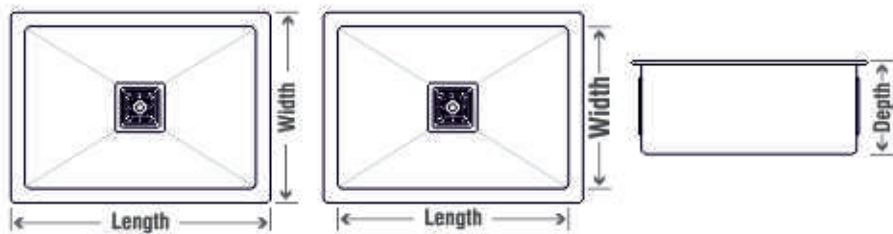

BASKET

SQUARE
COUPLING

WEST PIPE
FITTING

Single Bowl

03

Overall Size: 18"x16"x9"

Bowl Size: 16"x14"

Finish: Matt

Grade: 204 Heavy

Accessories: with Drainer,
Basket & Pipe

DIMENSION