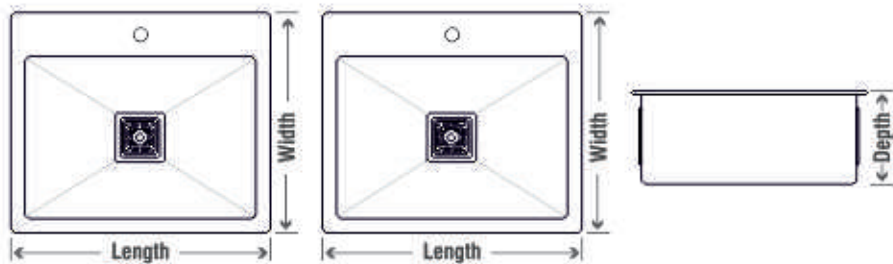

DIMENSION

HANDMADE *Series*

SR.NO	Overall Dimension (LxWxD)	Bowl Dimension (LxW)	Finish
11.	37"x18"x10"inch (940x455x255mm)	Bowl A: 16"x16" inch (405x405mm) Bowl B: 16"x16" inch (405x405mm)	Satin

DIMENSION

- Overall Size: 24"x18"x9"
- Bowl Size: 22"x16"
- Finish: Matt
- Grade: 204 Heavy
- Grade: 304 Heavy
- Grade: 304 Full Heavy
- Accessories: with Drainer,
Basket & Pipe

DIMENSION

BASKET

SQUARE COUPLING

WEST PIPE FITTING

Single Bowl Different

07

Overall Size: 24"x18"x9"

Bowl Size: 22"x14"

Finish: Matt

Accessories: with Drainer,
Basket & Pipe

DIMENSION

Single Bowl