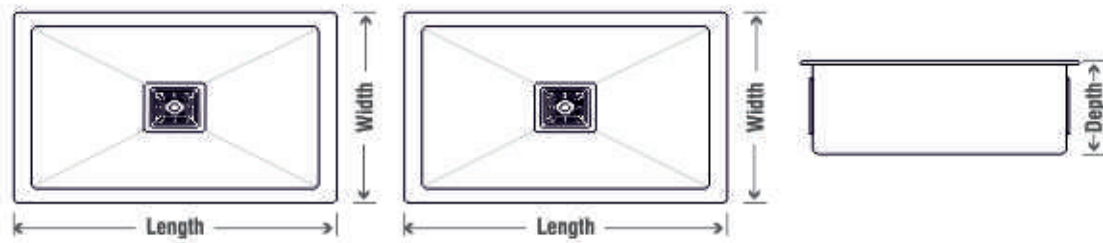

indian
HANDMADE Series

Single Bowl

10

Overall Size: 28"x18"x9"

Bowl Size: 26"x16"

Finish: Matt

Grade: 204 Heavy

Accessories: with Drainer,

Basket & Pipe

DIMENSION