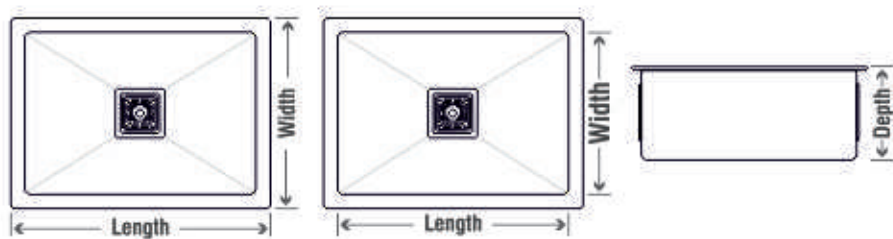

DIMENSION

HANDMADE *Series*

SR.NO	Overall Dimension (LxWxD)	Bowl Dimension (LxW)	Finish
11.	37"x18"x10"inch (940x455x255mm)	Bowl A: 16"x16" inch (405x405mm) Bowl B: 16"x16" inch (405x405mm)	Satin

DIMENSION

Grade: 304 Full Heavy

Accessories: with Drainer,

Basket & Pipe

DIMENSION

Single Bowl

06

Overall Size: 22"x18"x9"

Bowl Size: 20"x16"

- Overall Size: 24"x18"x9"
- Bowl Size: 22"x16"
- Finish: Matt
- Grade: 204 Heavy
- Grade: 304 Heavy
- Grade: 304 Full Heavy
- Accessories: with Drainer,
Basket & Pipe

DIMENSION

BASKET

SQUARE COUPLING

WEST PIPE FITTING