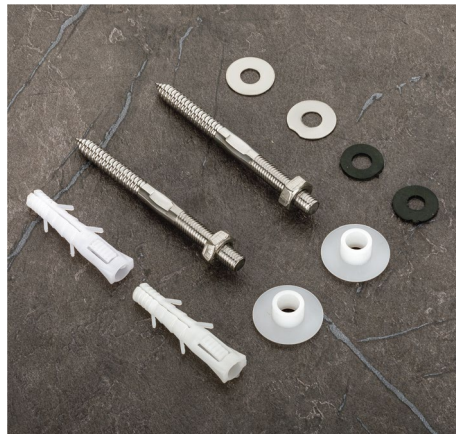

FOORO

Inspiring
Bath & Kitchen
Accessories

A Complete Range of
Sanitary Fitting Bracket & Bidet Bolts

FOORO

Code : BH-101

Rack Bolt (S.S. - 202) (For Wallhung)

Size : 16mm x 165 mm / 16mm x 225mm
Other Size Available on Request

Rack Bolt (S.S. - Kohler Type)

Size : 12mm x 160 mm
Other Size Available on Request

Code : BH-105

Wash Basin Bolt (S.S. - 202)

Size : 10mm x 120 mm
Other Size Available on Request

Code : BH-106

Wash Basin Bolt (M.S. - Gold Plated)

Size : 10mm x 120 mm
Other Size Available on Request

Code : BH-107

Wash Basin Bolt (M.S. - Nickel Plated)

Size : 10mm x 120 mm
Other Size Available on Request

Code : BH-108 (Heavy)

Wash Basin Bolt (M.S. - Nickel Plated)

Size : 10mm x 120 mm
Other Size Available on Request

Code : BH-109 Heavy

M.S. Wash Basin Bolt With Cap

Size : 10mm x 120 mm
Other Size Available on Request

Code : BH-110

Smart fixing kit (Nylon Material)

Size : 12mm x 160 mm - Flower Type
Other Size Available on Request