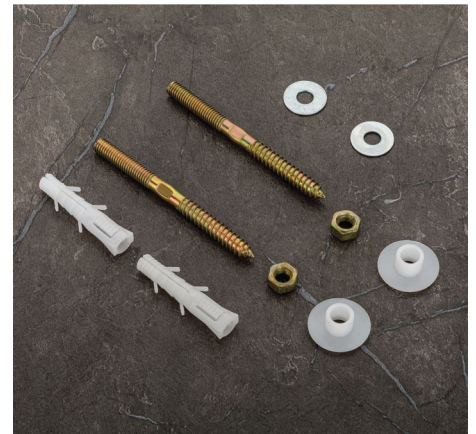

FOORO

Inspiring
Bath & Kitchen
Accessories

A Complete Range of
Sanitary Fitting Bracket & Bidet Bolts

FOORO

Code : BH-101

Rack Bolt (S.S. - 202) (For Wallhung)

Size : 16mm x 165 mm / 16mm x 225mm
Other Size Available on Request

Rack Bolt (S.S. - Kohler Type)

Size : 12mm x 160 mm
Other Size Available on Request

Code : BH-105

Wash Basin Bolt (S.S. - 202)

Size : 10mm x 120 mm
Other Size Available on Request

Code : BH-106

Wash Basin Bolt (M.S. - Gold Plated)

Size : 10mm x 120 mm
Other Size Available on Request

Code : BH-107

Wash Basin Bolt (M.S. - Nickel Plated)

Size : 10mm x 120 mm
Other Size Available on Request

Code : BH-108 (Heavy)

Wash Basin Bolt (M.S. - Nickel Plated)

Size : 10mm x 120 mm
Other Size Available on Request

Code : BH-109 Heavy

M.S. Wash Basin Bolt With Cap

Size : 10mm x 120 mm
Other Size Available on Request

Code : BH-110

Smart fixing kit (Nylon Material)

Size : 12mm x 160 mm - Flower Type
Other Size Available on Request