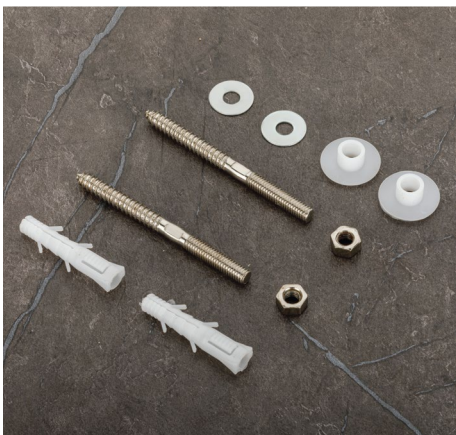

FOORO

Inspiring
Bath & Kitchen
Accessories

A Complete Range of
Sanitary Fitting Bracket & Bidet Bolts

FOORO

Code : BH-101

Rack Bolt (S.S. - 202) (For Wallhung)

Size : 16mm x 165 mm / 16mm x 225mm
Other Size Available on Request

Rack Bolt (S.S. - Kohler Type)

Size : 12mm x 160 mm
Other Size Available on Request

Code : BH-105

Wash Basin Bolt (S.S. - 202)

Size : 10mm x 120 mm
Other Size Available on Request

Code : BH-106

Wash Basin Bolt (M.S. - Gold Plated)

Size : 10mm x 120 mm
Other Size Available on Request

Code : BH-107

Wash Basin Bolt (M.S. - Nickel Plated)

Size : 10mm x 120 mm
Other Size Available on Request

Code : BH-108 (Heavy)

Wash Basin Bolt (M.S. - Nickel Plated)

Size : 10mm x 120 mm
Other Size Available on Request

Code : BH-109 Heavy

M.S. Wash Basin Bolt With Cap

Size : 10mm x 120 mm
Other Size Available on Request

Code : BH-110

Smart fixing kit (Nylon Material)

Size : 12mm x 160 mm - Flower Type
Other Size Available on Request